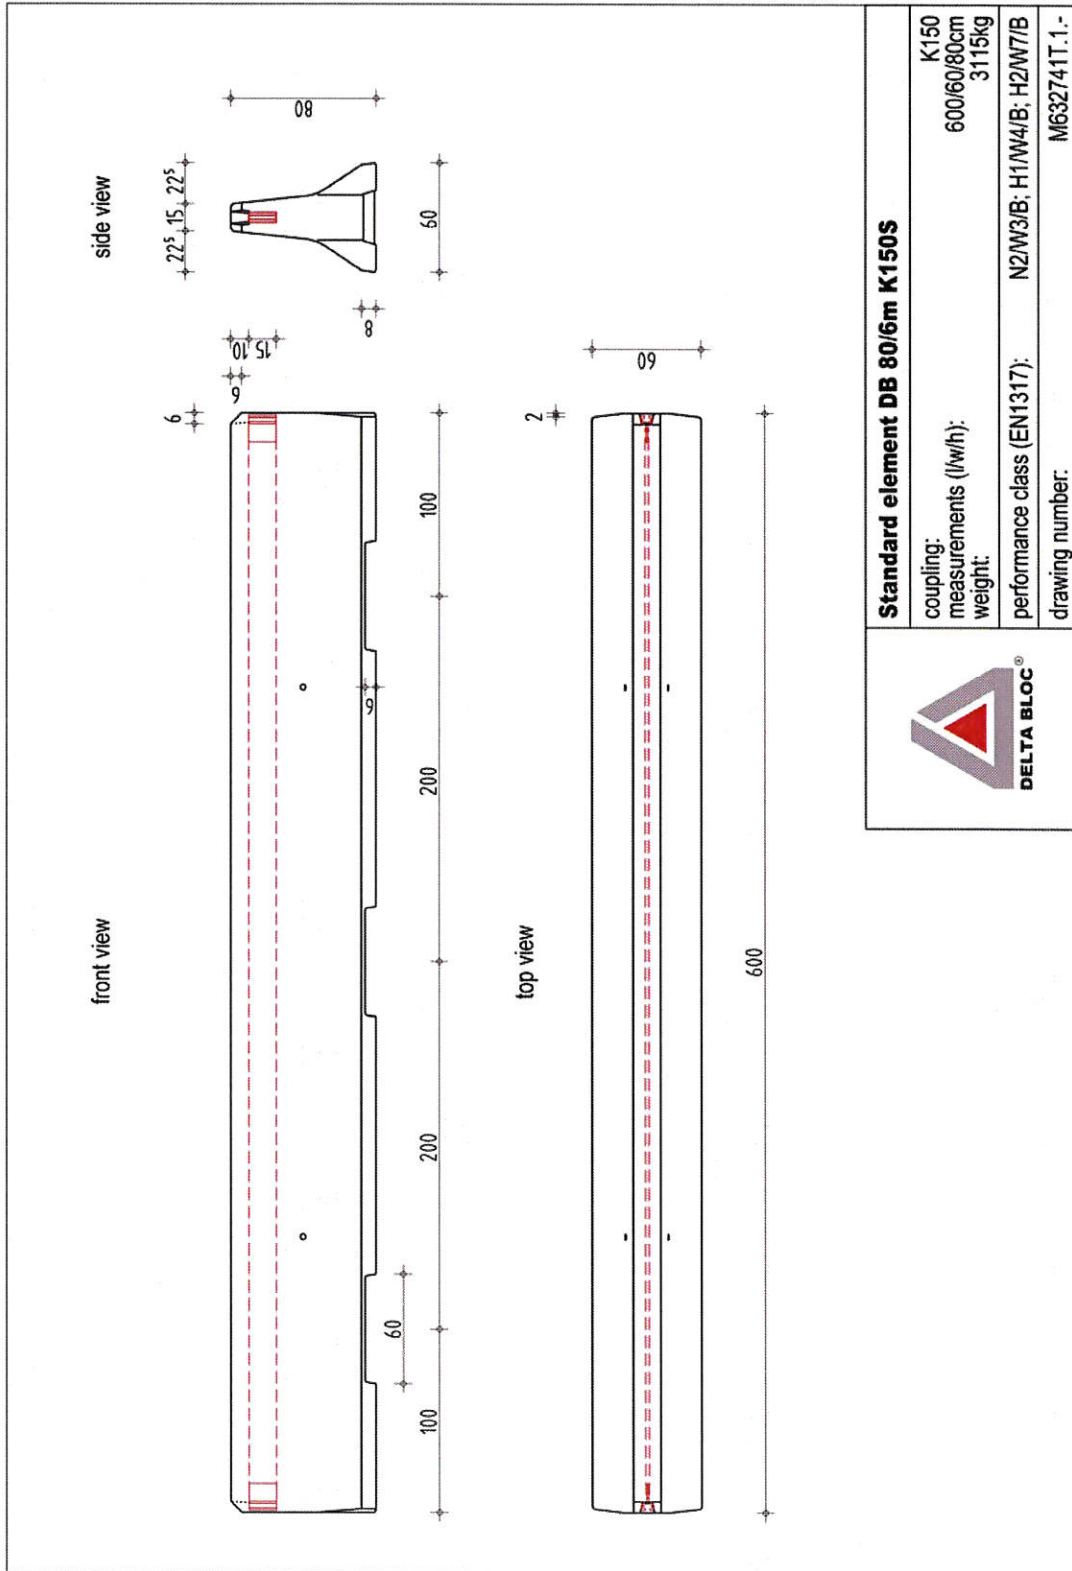

Standard element DB 80/6m/K150

Temporary / permanent system