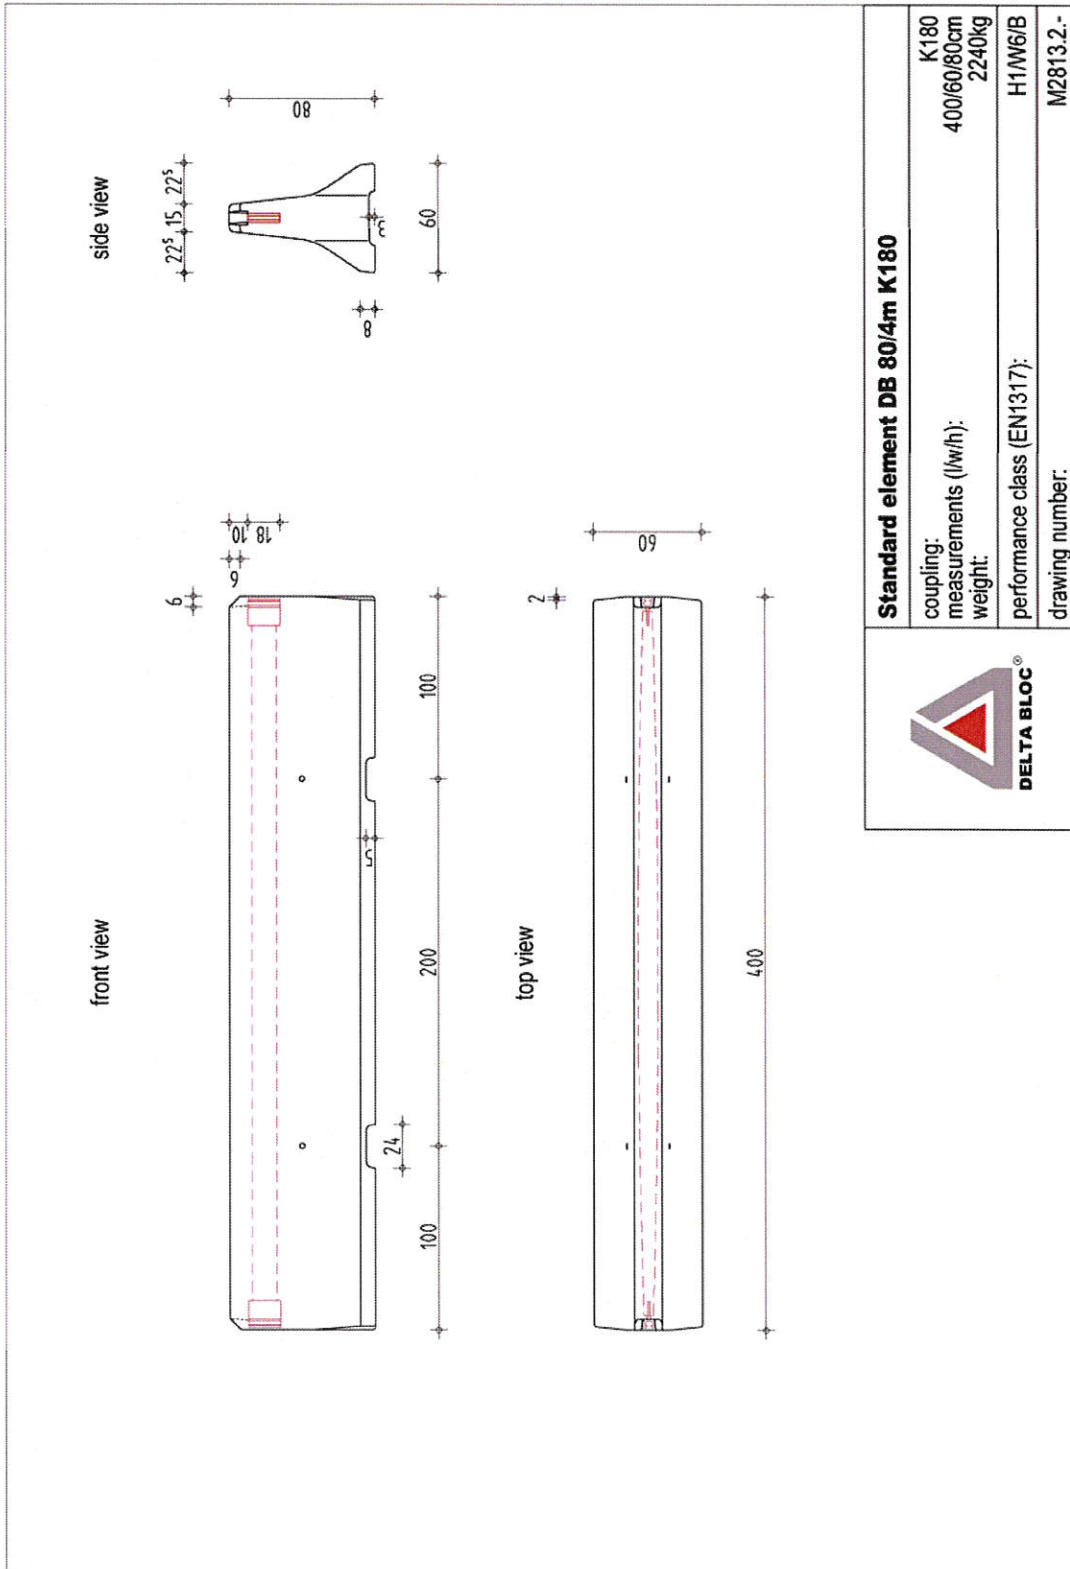

## Standard element DB 80/4m/K180

Temporary / permanent system