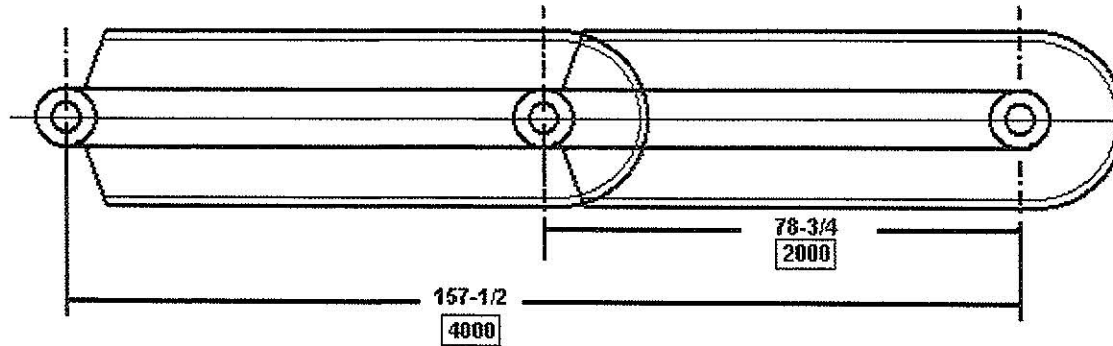

# RHINO BARRIERS

TWO TOGETHER

RB1-00010 = ORANGE  
 RB1-0001W = WHITE  
 RB1-0001G = GREEN  
 RB1-0001Y = YELLOW

ITEM	RHINO #	PJ#	DESCRIPTION	QTY	MATERIAL LBS(KG)	COMMENT
3	R/00132/B issue2 R/000133/B issue3	RB1-0001	Barrier, Main Segment	1	See below	Colour(s) see table
5		PM-220565	Spin Weld Fitting, 2" w/thread	1		
7		PC-000556	Cap, 2" threaded	1		
6		PC-000316	Gasket, 2", for PC-000556	1		
2		PC-000317	Grommet, fill port	1		
2A		PC-000195	Screw, #10 x 1/2" sheet metal screw	6		
4		RB1-0010	Reflector, orange	12		
1	R/00133/b/issue?	RB1-0002	Hinge pin	1	8,80 (4kg)	