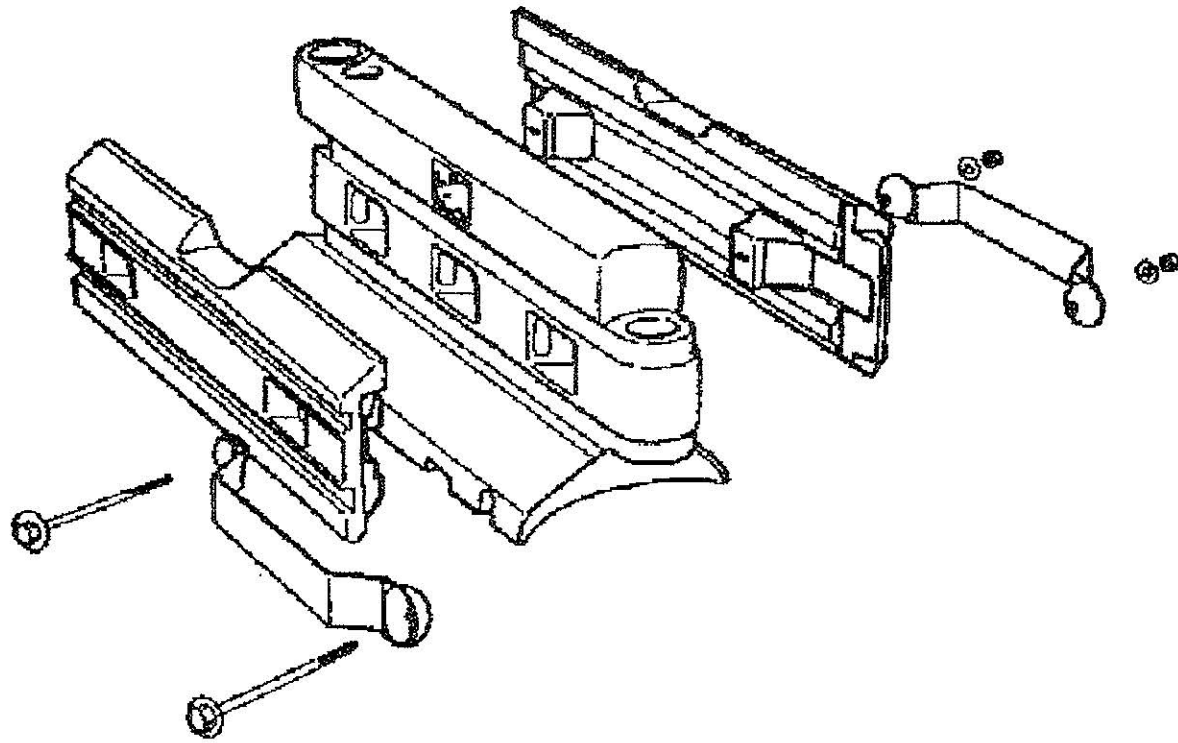

# RHINO BARRIERS

TWO TOGETHER

RB1-00010 = ORANGE  
 RB1-0001W = WHITE  
 RB1-0001G = GREEN  
 RB1-0001Y = YELLOW

ITEM	RHINO #	PJ#	DESCRIPTION	QTY	MATERIAL LBS(KG)	COMMENT
3	R/00132/B issue2 R/000133/B issue3	RB1-0001	Barrier, Main Segment	1	See below	Colour(s) see table
5		PM-220565	Spin Weld Fitting, 2" w/thread	1		
7		PC-000556	Cap, 2" threaded	1		
6		PC-000316	Gasket, 2", for PC-000556	1		
2		PC-000317	Grommet, fill port	1		
2A		PC-000195	Screw, #10 x 1/2" sheet metal screw	6		
4		RB1-0010	Reflector, orange	12		
1	R/00133/b/issue?	RB1-0002	Hinge pin	1	8,80 (4kg)	