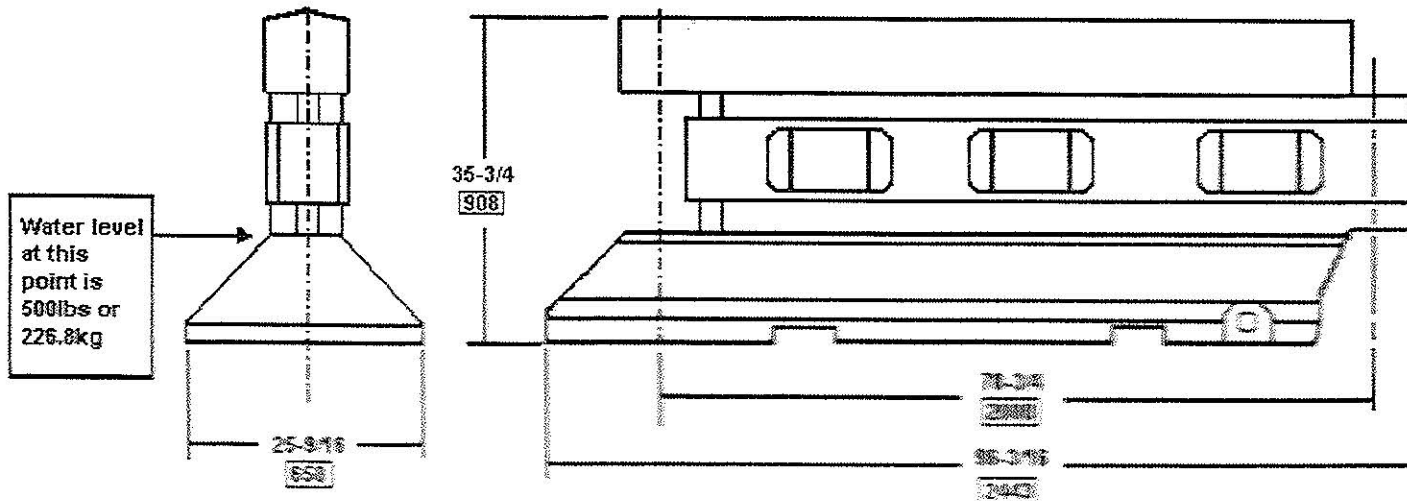

# RHINO BARRIERS

TWO TOGETHER

RB1-00010 = ORANGE  
 RB1-0001W = WHITE  
 RB1-0001G = GREEN  
 RB1-0001Y = YELLOW

ITEM	RHINO #	PJ#	DESCRIPTION	QTY	MATERIAL LBS(KG)	COMMENT
3	R/00132/B issue2 R/000133/B issue3	RB1-0001	Barrier, Main Segment	1	See below	Colour(s) see table
5		PM-220565	Spin Weld Fitting, 2" w/thread	1		
7		PC-000556	Cap, 2" threaded	1		
6		PC-000316	Gasket, 2", for PC-000556	1		
2		PC-000317	Grommet, fill port	1		
2A		PC-000195	Screw, #10 x 1/2" sheet metal screw	6		
4		RB1-0010	Reflector, orange	12		
1	R/00133/b/issue?	RB1-0002	Hinge pin	1	8,80 (4kg)	