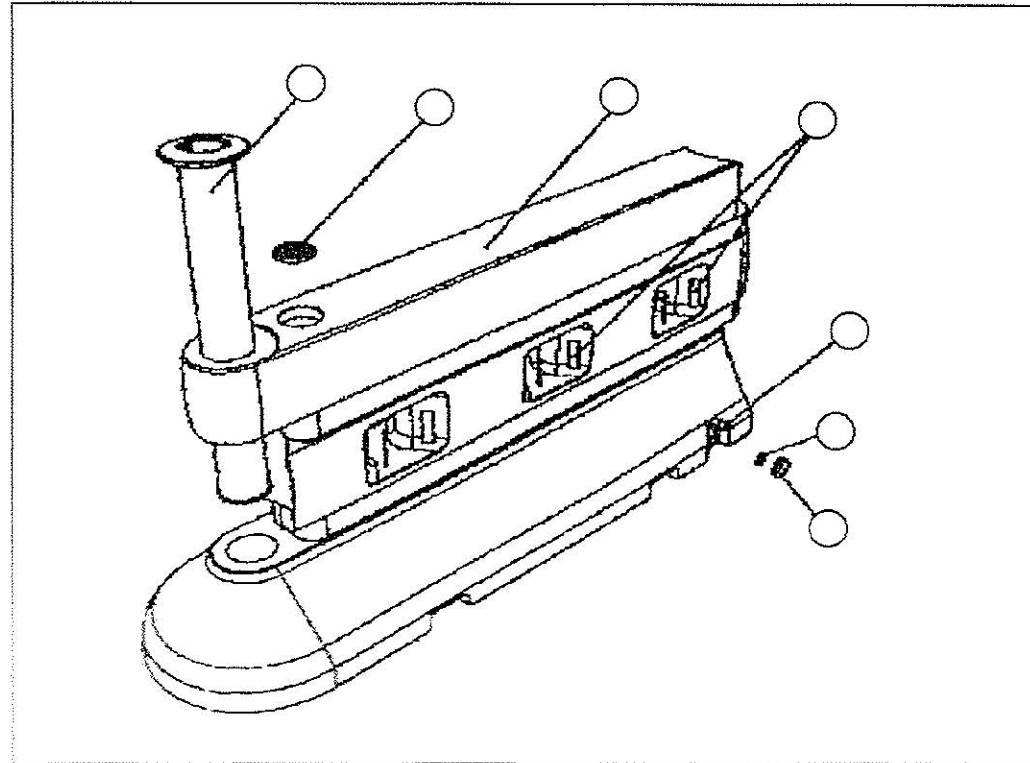

# RHINO BARRIERS

TWO TOGETHER

RB1-00010 = ORANGE  
 RB1-0001W = WHITE  
 RB1-0001G = GREEN  
 RB1-0001Y = YELLOW

ITEM	RHINO #	PJ#	DESCRIPTION	QTY	MATERIAL LBS(KG)	COMMENT
3	R/00132/B issue2 R/000133/B issue3	RB1-0001	Barrier, Main Segment	1	See below	Colour(s) see table
5		PM-220565	Spin Weld Fitting, 2" w/thread	1		
7		PC-000556	Cap, 2" threaded	1		
6		PC-000316	Gasket, 2", for PC-000556	1		
2		PC-000317	Grommet, fill port	1		
2A		PC-000195	Screw, #10 x 1/2" sheet metal screw	6		
4		RB1-0010	Reflector, orange	12		
1	R/00133/b/issue?	RB1-0002	Hinge pin	1	8,80 (4kg)	