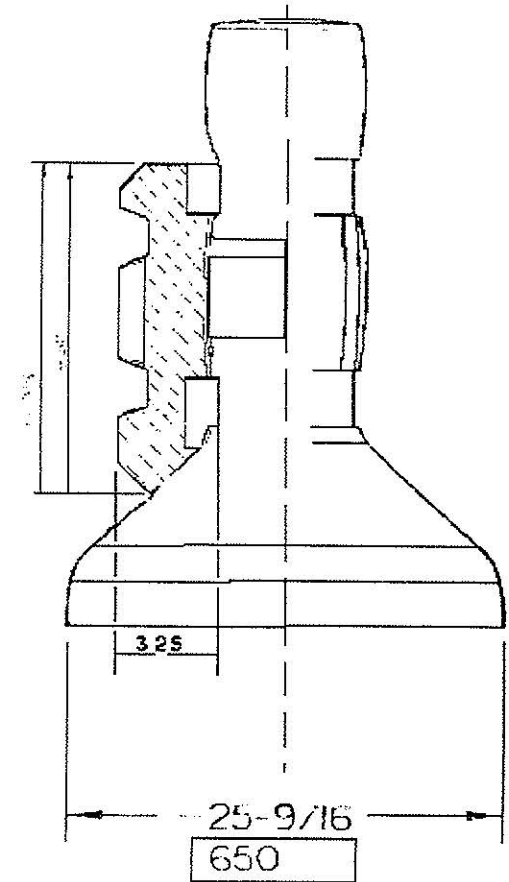

# RHINO BARRIERS

TWO TOGETHER

RB1-00010 = ORANGE  
 RB1-0001W = WHITE  
 RB1-0001G = GREEN  
 RB1-0001Y = YELLOW

ITEM	RHINO #	PJ#	DESCRIPTION	QTY	MATERIAL LBS(KG)	COMMENT
3	R/00132/B issue2 R/000133/B issue3	RB1-0001	Barrier, Main Segment	1	See below	Colour(s) see table
5		PM-220565	Spin Weld Fitting, 2" w/thread	1		
7		PC-000556	Cap, 2" threaded	1		
6		PC-000316	Gasket, 2", for PC-000556	1		
2		PC-000317	Grommet, fill port	1		
2A		PC-000195	Screw, #10 x 1/2" sheet metal screw	6		
4		RB1-0010	Reflector, orange	12		
1	R/00133/b/issue?	RB1-0002	Hinge pin	1	8,80 (4kg)	